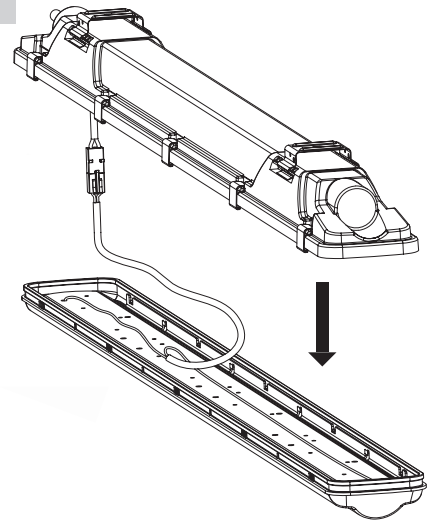

BEKA Schröder

Experts in lightability™

BEKA VAPOURLINE 4ft Version

ENG

The light source fitted in this luminaire shall only be replaced by a BEKA Schröder employee or agent or a similar qualified person. The installation of this product must be conducted by a qualified electrical person.

Please note: Tools are not included

A

* Not supplied

B

1

2

3

4