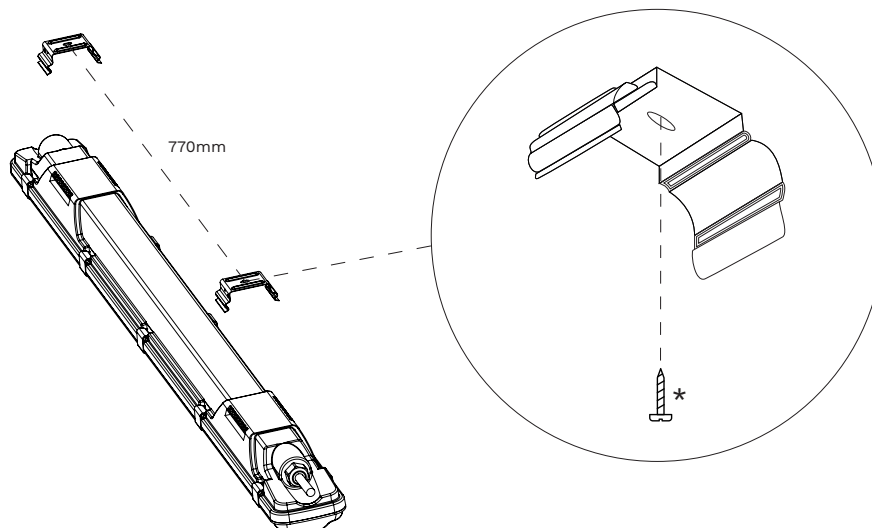

BEKA Schröder

Experts in lightability™

BEKA VAPOURLINE 4ft Version

ENG

The light source fitted in this luminaire shall only be replaced by a BEKA Schröder employee or agent or a similar qualified person. The installation of this product must be conducted by a qualified electrical person.

FRA

La source de lumière intégrée dans ce luminaire peut uniquement être remplacée par un employé de BEKA Schröder, un agent ou une autre personne qualifiée. L'installation de ce produit doit être effectuée par un électricien qualifié.

POR

A fonte de luz montada nesta luminária só pode ser substituída por um funcionário ou agente da BEKA Schröder ou por profissional qualificado autorizado para o efeito. A instalação deste produto deve ser realizada por uma pessoa elétrica qualificada.

Please note: Tools are not included

A

* Not supplied