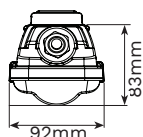

ENG

The light source fitted in this luminaire shall only be replaced by a BEKA Schröder employee or agent or a similar qualified person. The installation of this product must be conducted by a qualified electrical person.

FRA

La source de lumière intégrée dans ce luminaire peut uniquement être remplacée par un employé de BEKA Schröder, un agent ou une autre personne qualifiée. L'installation de ce produit doit être effectuée par un électricien qualifié.

POR

A fonte de luz montada nesta luminária só pode ser substituída por um funcionário ou agente da BEKA Schröder ou por profissional qualificado autorizado para o efeito. A instalação deste produto deve ser realizada por uma pessoa elétrica qualificada.

Please note: Tools are not included