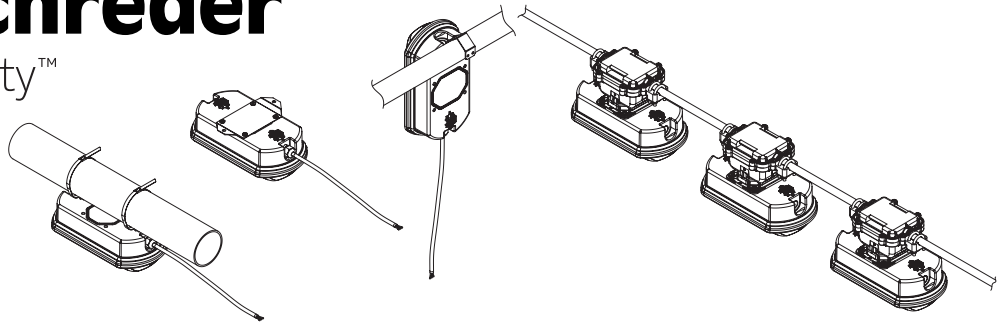

BEKA Schröder

Experts in lightability™

OPTIWAY

SANS
60598

IP 66

0.6kg

90-305V - 50Hz

IK

10

ENG

The light source fitted in this luminaire shall only be replaced by a BEKA Schröder employee or agent or a similar qualified person. The installation of this product must be conducted by a qualified electrical person.

CAUTION - RISK OF ELECTRIC SHOCK

Light Distribution

Please note that for correct installation and optimum spacing, mount luminaire on its long axis.

Strap mounting (standard)

1

2

3

4