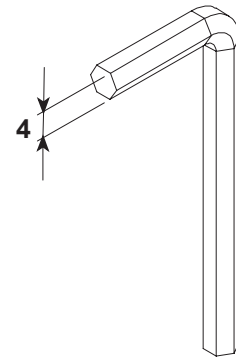

Please note: Tools are not included