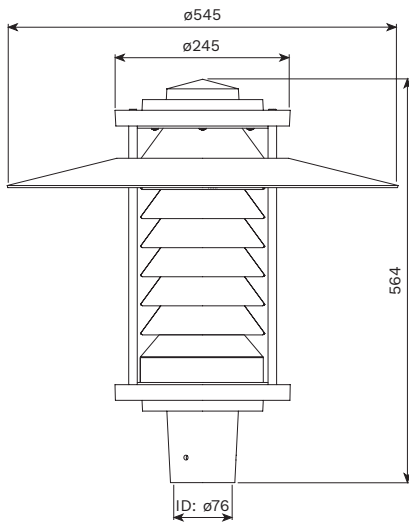

Mounting position: Vertical