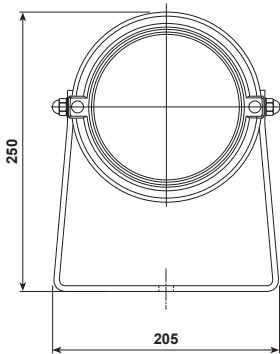

FOCUS

SANS
60598

IP 66

3.6kg

120-277V - 50Hz

IK
07

ENG

The light source fitted in this luminaire shall only be replaced by a BEKA Schröder employee or agent or a similar qualified person. The glass cover will fracture into small pieces.

FRA

La source de lumière intégrée dans ce luminaire peut uniquement être remplacée par un employé de BEKA Schröder, un agent ou une autre personne qualifiée. La couverture en verre se fracturera en petits morceaux.

POR

A fonte de luz montada nesta luminária só pode ser substituída por um funcionário ou agente da BEKA Schröder ou por profissional qualificado autorizado para o efeito. A tampa de vidro irá fraturar em pequenos pedaços.

CAUTION, RISK OF ELECTRIC SHOCK

Mounting position: Horizontal & Vertical

Please note: Tools are not included

1

2