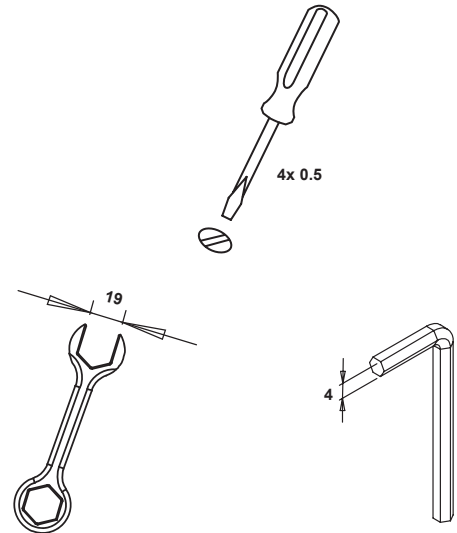

## FOCUS

SANS  
60598

IP 66

3.6kg

120-277V - 50Hz

IK  
07

ENG

The light source fitted in this luminaire shall only be replaced by a BEKA Schröder employee or agent or a similar qualified person. The glass cover will fracture into small pieces.

CAUTION, RISK OF ELECTRIC SHOCK

Mounting position: Horizontal & Vertical

Please note: Tools are not included

1

2

3

4

5