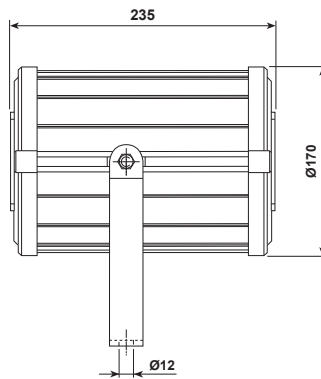

FOCUS

SANS
60598

IP 66

3.6kg

120-277V - 50Hz

IK
07

ENG

The light source fitted in this luminaire shall only be replaced by a BEKA Schröder employee or agent or a similar qualified person. The glass cover will fracture into small pieces.

FRA

La source de lumière intégrée dans ce luminaire peut uniquement être remplacée par un employé de BEKA Schröder, un agent ou une autre personne qualifiée. La couverture en verre se fracturera en petits morceaux.

POR

A fonte de luz montada nesta luminária só pode ser substituída por um funcionário ou agente da BEKA Schröder ou por profissional qualificado autorizado para o efeito. A tampa de vidro irá fraturar em pequenos pedaços.

CAUTION, RISK OF ELECTRIC SHOCK

Mounting position: Horizontal & Vertical

Please note: Tools are not included

1

2