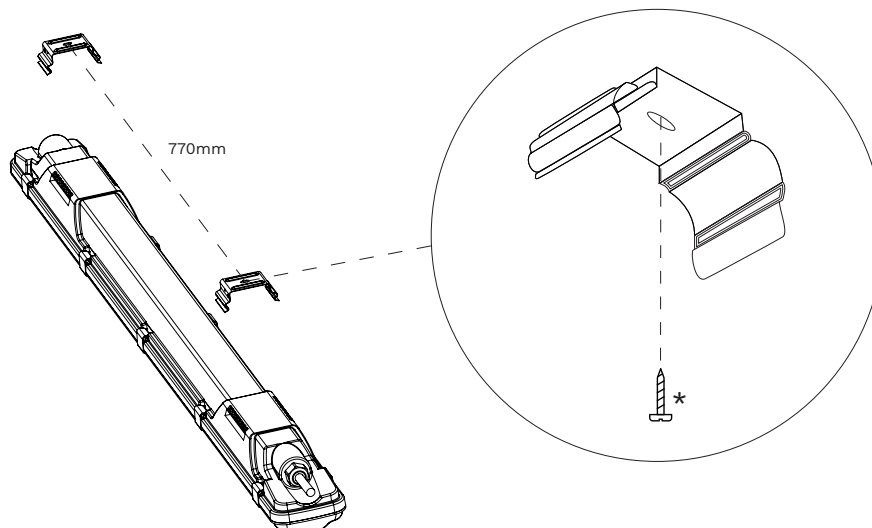

BEKA Schröder

Experts in lightability™

BEKA VAPOURLINE 4ft Version

ENG

The light source fitted in this luminaire shall only be replaced by a BEKA Schröder employee or agent or a similar qualified person. The installation of this product must be conducted by a qualified electrical person.

FRA

La source de lumière intégrée dans ce luminaire peut uniquement être remplacée par un employé de BEKA Schröder, un agent ou une autre personne qualifiée. L'installation de ce produit doit être effectuée par un électricien qualifié.

POR

A fonte de luz montada nesta luminária só pode ser substituída por um funcionário ou agente da BEKA Schröder ou por profissional qualificado autorizado para o efeito. A instalação deste produto deve ser realizada por uma pessoa elétrica qualificada.

Please note: Tools are not included

A

* Not supplied