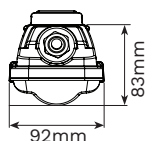

ENG

The light source fitted in this luminaire shall only be replaced by a BEKA Schröder employee or agent or a similar qualified person. The installation of this product must be conducted by a qualified electrical person.

FRA

La source de lumière intégrée dans ce luminaire peut uniquement être remplacée par un employé de BEKA Schröder, un agent ou une autre personne qualifiée. L'installation de ce produit doit être effectuée par un électricien qualifié.

POR

A fonte de luz montada nesta luminária só pode ser substituída por um funcionário ou agente da BEKA Schröder ou por profissional qualificado autorizado para o efeito. A instalação deste produto deve ser realizada por uma pessoa elétrica qualificada.