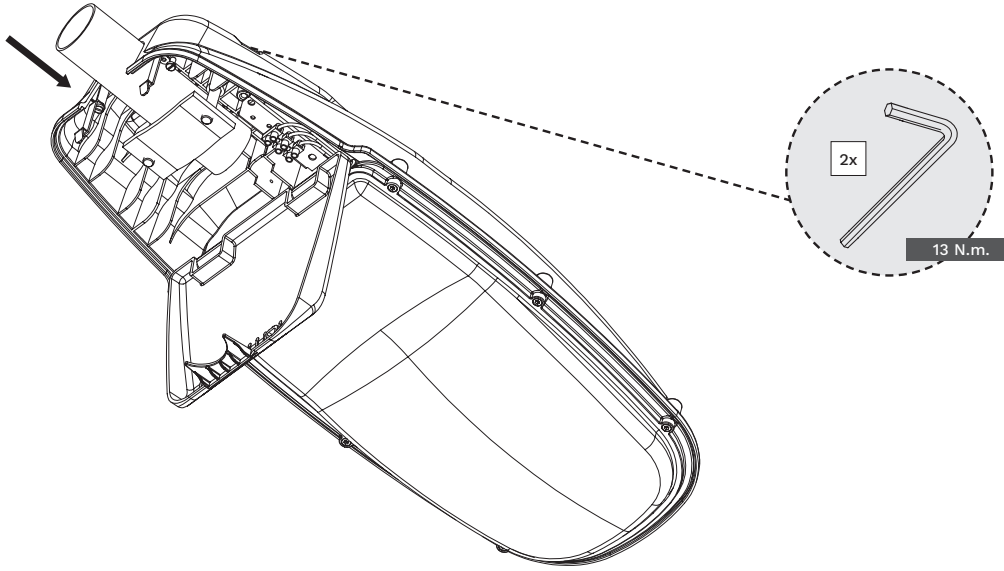

	ZIYA-E – 212x500x96
AxBxC (mm)	ZIYA-1 – 212x500x96
	ZIYA-2 – 358x641x114
	ZIYA-E – 2.2
Weight (kg)	ZIYA-1 – 3.6
	ZIYA-2 – 6.8
	ZIYA-E – 0.03
Aerodynamic resistance (CxS)	ZIYA-1 – 0.03
Standard mounting (mm)	Slip-over side-entry Ø42
Spigot length (mm)	≥ 125

Mounting position: Horizontal

Please note: Tools are not included

3

4

5

6