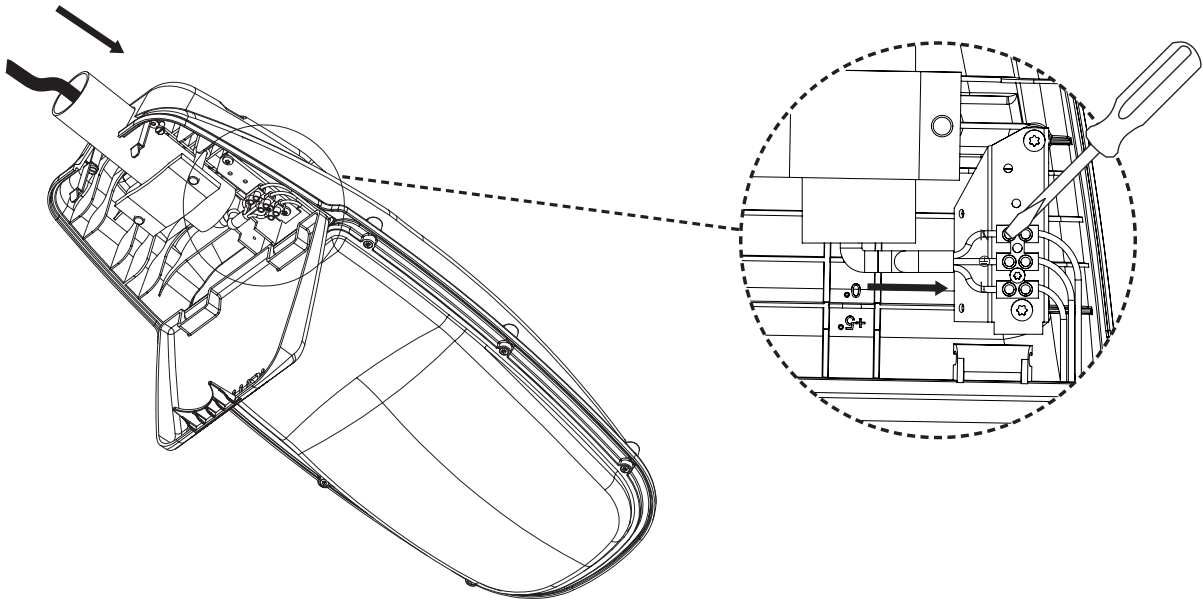

	ZIYA-E – 212x500x96
AxBxC (mm)	ZIYA-1 – 212x500x96
	ZIYA-2 – 358x641x114
	ZIYA-E – 2.2
Weight (kg)	ZIYA-1 – 3.6
	ZIYA-2 – 6.8
	ZIYA-E – 0.03
Aerodynamic resistance (CxS)	ZIYA-1 – 0.03
Standard mounting (mm)	Slip-over side-entry Ø42
Spigot length (mm)	≥ 125

Mounting position: Horizontal

Please note: Tools are not included

3

4

5

6