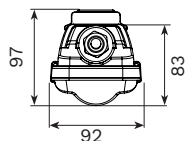

BEKA VAPOURLINE

IK
08

ENG

The light source fitted in this luminaire shall only be replaced by a BEKA Schröder employee or agent or a similar qualified person. The installation of this product must be conducted by a qualified electrical person.

FRA

La source de lumière intégrée dans ce luminaire peut uniquement être remplacée par un employé de BEKA Schröder, un agent ou une autre personne qualifiée. L'installation de ce produit doit être effectuée par un électricien qualifié.

POR

A fonte de luz montada nesta luminária só pode ser substituída por um funcionário ou agente da BEKA Schröder ou por profissional qualificado autorizado para o efeito. A instalação deste produto deve ser realizada por uma pessoa elétrica qualificada.

	CAUTION, RISK OF ELECTRIC SHOCK

Please note: Tools are not included