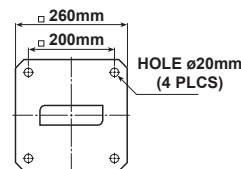

ELLEGA 3	ELLEGA 4	ELLEGA 5
A	3400mm	4600mm	5800mm
kg	37	44	50
CxS	0.035m²	0.035m²	0.035m²

Mounting position: Horizontal

	ELLEGA 3-2	ELLEGA 4-2	ELLEGA 5-2
A	3400mm	4600mm	5800mm
kg	42	48	55
CxS	0.065m²	0.065m²	0.065m²

Mounting position: Horizontal

Base plate