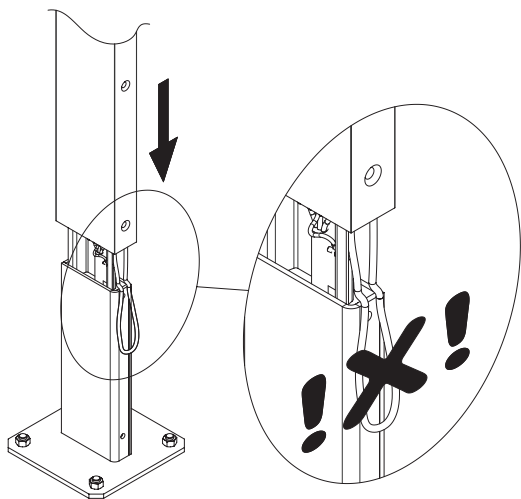

CAUTION - RISK OF ELECTRIC SHOCK

Single bracket

Double bracket

	ELLEGA 3	ELLEGA 4	ELLEGA 5
A	3400mm	4600mm	5800mm
kg	37	44	50
CxS	0.035m ²	0.035m ²	0.035m ²

Mounting position: Horizontal

	ELLEGA 3-2	ELLEGA 4-2	ELLEGA 5-2
A	3400mm	4600mm	5800mm
kg	42	48	55
CxS	0.065m ²	0.065m ²	0.065m ²

Mounting position: Horizontal

Base plate

Please note: Tools are not included

A

B 1 2

3

4

5