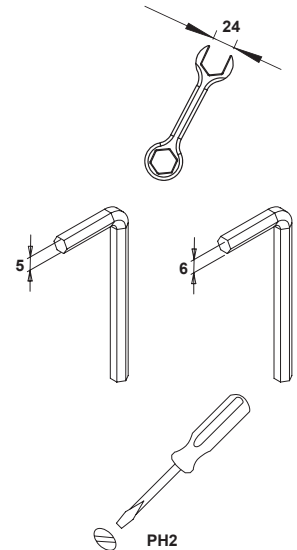

CAUTION - RISK OF ELECTRIC SHOCK

Single bracket

Double bracket

	ELLEGA 3	ELLEGA 4	ELLEGA 5
A	3400mm	4600mm	5800mm
kg	37	44	50
CxS	0.035m ²	0.035m ²	0.035m ²

Mounting position: Horizontal

	ELLEGA 3-2	ELLEGA 4-2	ELLEGA 5-2
A	3400mm	4600mm	5800mm
kg	42	48	55
CxS	0.065m ²	0.065m ²	0.065m ²

Mounting position: Horizontal

Base plate

Please note: Tools are not included

A

B 1 2

3

4

5