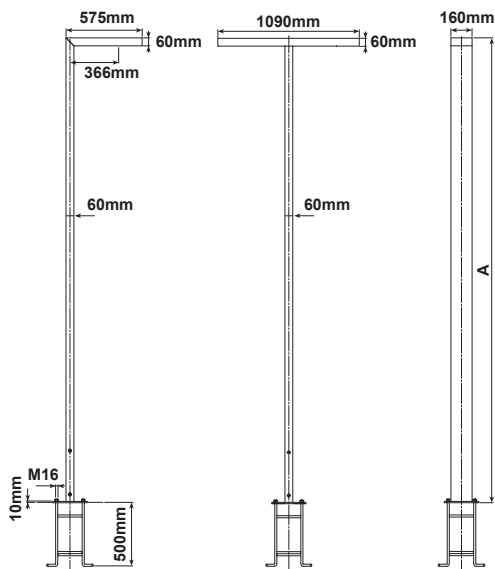

CAUTION - RISK OF ELECTRIC SHOCK

Single bracket

Double bracket

	ELLEGA 3	ELLEGA 4	ELLEGA 5
A	3400mm	4600mm	5800mm
kg	37	44	50
CxS	0.035m ²	0.035m ²	0.035m ²

Mounting position: Horizontal

	ELLEGA 3-2	ELLEGA 4-2	ELLEGA 5-2
A	3400mm	4600mm	5800mm
kg	42	48	55
CxS	0.065m ²	0.065m ²	0.065m ²