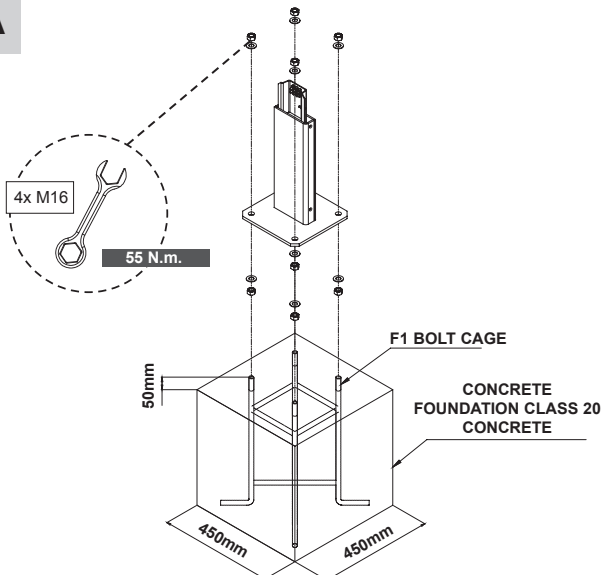

CAUTION - RISK OF ELECTRIC SHOCK

Single bracket

Double bracket

	ELLEGA 3	ELLEGA 4	ELLEGA 5
A	3400mm	4600mm	5800mm
kg	37	44	50
CxS	0.035m ²	0.035m ²	0.035m ²

Mounting position: Horizontal

	ELLEGA 3-2	ELLEGA 4-2	ELLEGA 5-2
A	3400mm	4600mm	5800mm
kg	42	48	55
CxS	0.065m ²	0.065m ²	0.065m ²

Mounting position: Horizontal

Base plate

Please note: Tools are not included

A

B 1 2

3

4

5