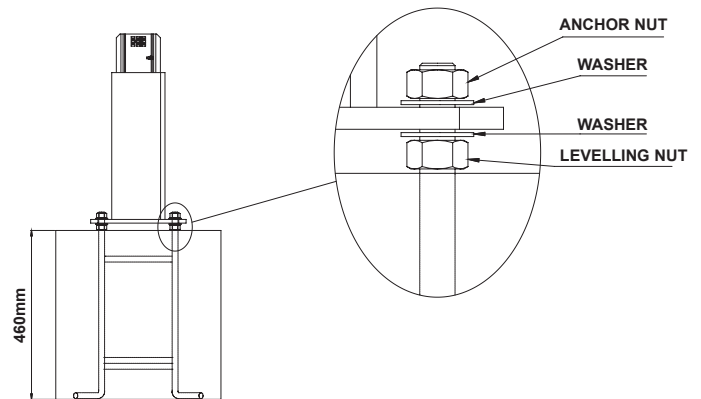

CAUTION - RISK OF ELECTRIC SHOCK

Single bracket

Double bracket

	ELLEGA 3	ELLEGA 4	ELLEGA 5
A	3400mm	4600mm	5800mm
kg	37	44	50
CxS	0.035m ²	0.035m ²	0.035m ²

Mounting position: Horizontal

	ELLEGA 3-2	ELLEGA 4-2	ELLEGA 5-2
A	3400mm	4600mm	5800mm
kg	42	48	55
CxS	0.065m ²	0.065m ²	0.065m ²

Mounting position: Horizontal

Base plate

Please note: Tools are not included

A

B 1 2

3

4

5